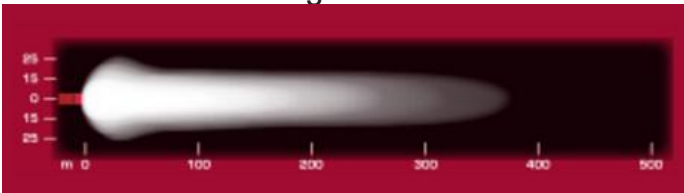

#### Part No. 0-537-47

Durite's 7 Inch 90W LED Auxiliary Driving Lamp. 9-32VDC. 7200Lumens. 18 x 5W LED's. Aluminum Housing with PC lens. Stainless Steel bracket. IP68. E Marked ECE R112.

Additional Information:  
25 Meter Beam Width  
370Meter Beam Length