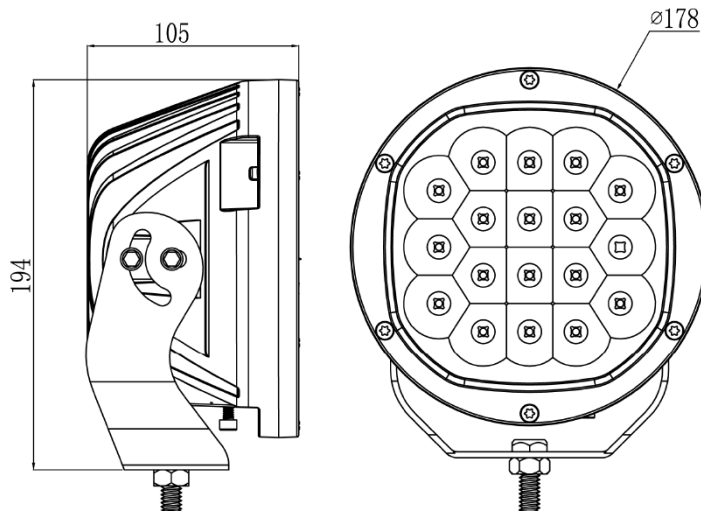

#### Part No. 0-537-47

Durite's 7 Inch 90W LED Auxiliary Driving Lamp. 9-32VDC. 7200Lumens. 18 x 5W LED's. Aluminum Housing with PC lens. Stainless Steel bracket. IP68. E Marked ECE R112.

Additional Information:  
25 Meter Beam Width  
370Meter Beam Length

#### Technical Drawing (not to scale)

#### Specification

Type	LED Aux Driving Lamp
Voltage	9-32VDC
Power	90W
Current Draw	7.0A at 12VDC
LED's	18 x 5W
Lumens	7200Lm
Colour Temperature	6000K
IP Rating	IP68
Material	Aluminium Housing, PC Lens, Stainless Steel Bracket
Operating Temperature	-40°C ~ +60°C
Weight	2.5KG
Compliance	CE, ECE R112